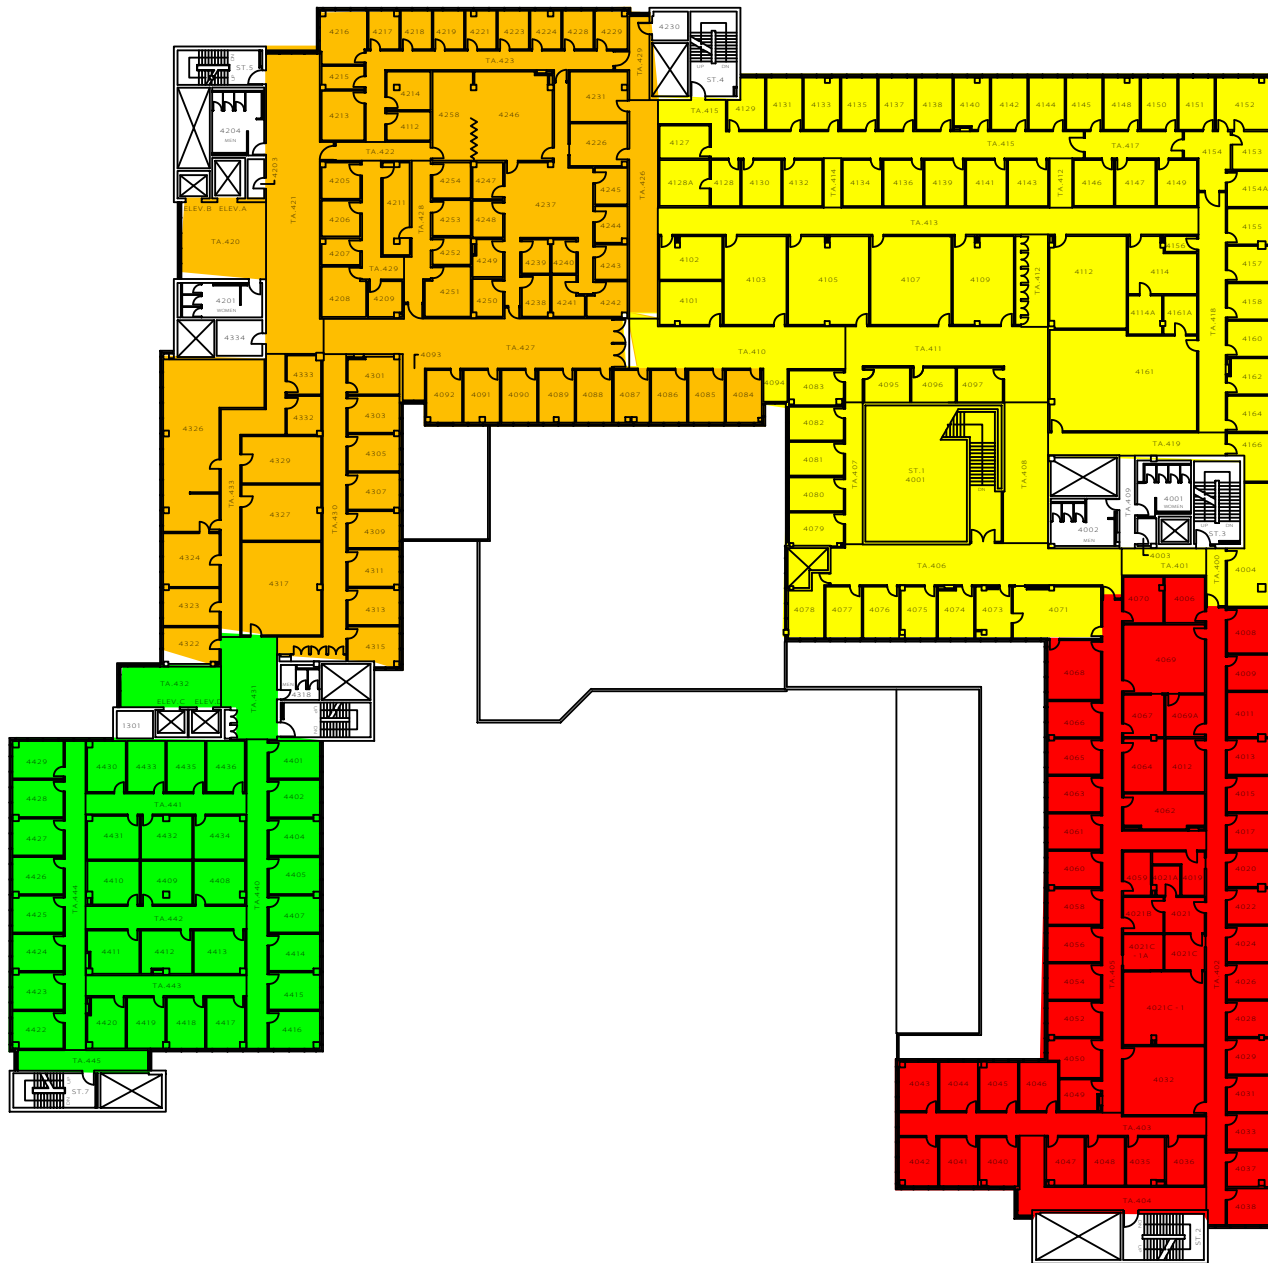

THE UNIVERSITY of WESTERN ONTARIO  
PHYSICAL PLANT DEPARTMENT

60-04-06  
R. THOMAS

Facilities Engineering & Construction  
SSC/MIN

MINIATURE FLOOR PLAN - LEVEL 02  
(SECOND FLOOR)

SOCIAL SCIENCES CENTRE

02

THE UNIVERSITY of WESTERN ONTARIO  
PHYSICAL PLANT DEPARTMENT

00-02-09  
R. THOMAS

Facilities Engineering & Construction  
SSC/MIN

MINIATURE FLOOR PLAN - LEVEL 03  
(THIRD FLOOR)

SOCIAL SCIENCES CENTRE

03

THE UNIVERSITY of WESTERN ONTARIO  
PHYSICAL PLANT DEPARTMENT

00-04-06  
S. PRENTICE

Facilities Engineering & Construction

MINIATURE FLOOR PLAN - LEVEL 04  
(FOURTH FLOOR)

SOCIAL SCIENCES CENTRE

04