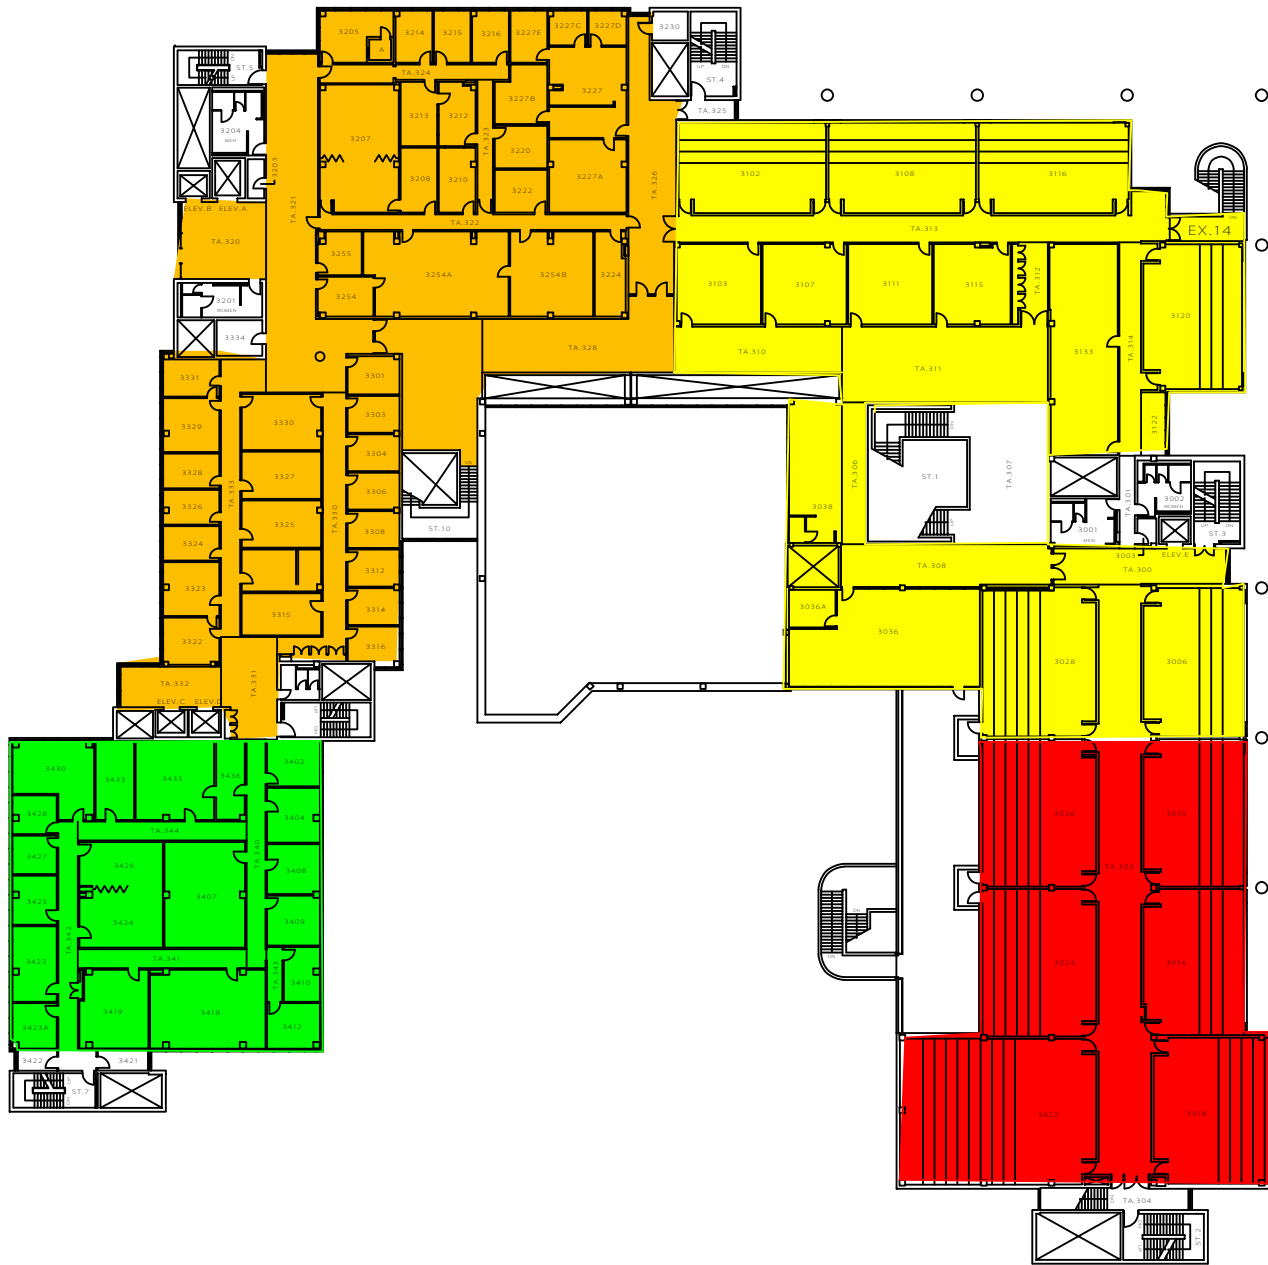

**FAN 101 WILL BE OFF DEC 18TH & 19TH FROM 8:00 AM - 4:00 PM ALL FLOORS**

**FAN 102 WILL BE OFF DEC 18TH & 19TH FROM 8:00 AM - 4:00 PM ALL FLOORS**

THE UNIVERSITY of WESTERN ONTARIO PHYSICAL PLANT DEPARTMENT	
	99-11-30 R. THOMAS
	SSC/AMN
Facilities Engineering & Construction	
MINATURE FLOOR PLAN - LEVEL 01 (FIRST FLOOR)	
SOCIAL SCIENCES CENTRE	01

THE UNIVERSITY of WESTERN ONTARIO  
PHYSICAL PLANT DEPARTMENT

60-04-06  
R. THOMAS

Facilities Engineering & Construction  
SSC/MIN

MINIATURE FLOOR PLAN - LEVEL 02  
(SECOND FLOOR)

SOCIAL SCIENCES CENTRE

02

THE UNIVERSITY of WESTERN ONTARIO  
PHYSICAL PLANT DEPARTMENT

00-02-09  
R. THOMAS

Facilities Engineering & Construction  
SSC/MIN

MINIATURE FLOOR PLAN - LEVEL 03  
(THIRD FLOOR)

SOCIAL SCIENCES CENTRE

03

THE UNIVERSITY of WESTERN ONTARIO  
PHYSICAL PLANT DEPARTMENT

00-04-06  
S. PRENTICE

Facilities Engineering & Construction

MINIATURE FLOOR PLAN - LEVEL 04  
(FOURTH FLOOR)

SOCIAL SCIENCES CENTRE

04